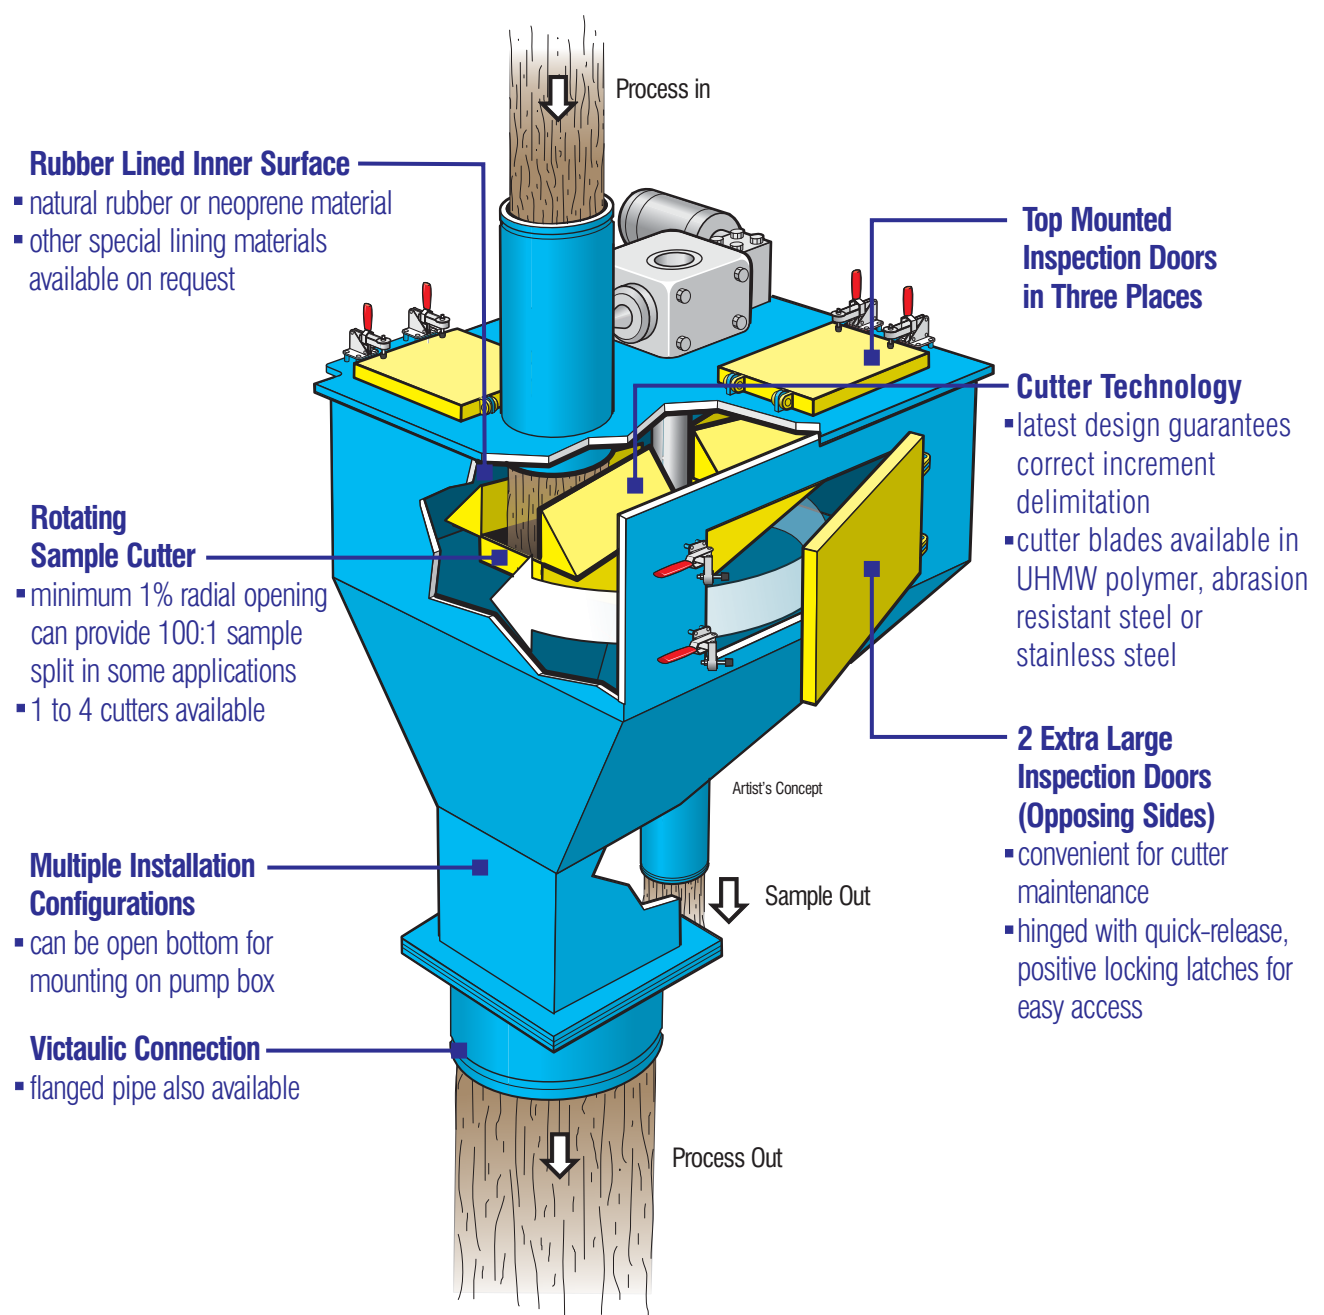

# rotary vezin sampler

Model 4620

**Follows the Latest Standards using Radial Cutter Design to Guarantee Accurate, Unbiased Sampling of Slurry**

Continuous or optional intermittent sampling from an easy to install self-contained module

## major components (standard design- two cutter slurry version)

- |  |  |   |
|--|--|---|
| <p><b>1</b> top mounted access doors (3)</p> <p><b>2</b> standard motor for continuous operation:<br/>1/4 hp T.E.F.C. at customer required voltage<br/>▪ standard motor for intermittent operation or for waterflush option: 1/3 hp T.E.N.V. brakemotor at customer required voltage</p> <p><b>3</b> cutter cap available in UHMW polymer, stainless, or abrasion resistant steel</p> <p><b>4</b> cutter(s) available in arrangements of 1 to 4 sets</p> | <p><b>5</b> body constructed of heavy steel plate (stainless steel available on request)</p> <p><b>6</b> 4 or 6 inch inlet 150# R/F flange connection shown (victaulic connection also available)</p> <p><b>7</b> side mounted access doors (2)</p> <p><b>8</b> transition bottom as shown (also available as open bottom)</p> | <p><b>9</b> 6 or 8 inch discharge, 150# R/F flange connection shown (victaulic connection also available)</p> <p><b>10</b> 3 inch sample discharge pipe 150# R/F flange connection shown (victaulic connection also available)</p> <p><b>11</b> optional water flush system for cutter cleaning</p> <ul style="list-style-type: none"> <li>▪ weight: 700 lbs (318 kg)</li> <li>▪ intermittent operation also available</li> <li>▪ CE marking available</li> </ul> |
|--|--|---|