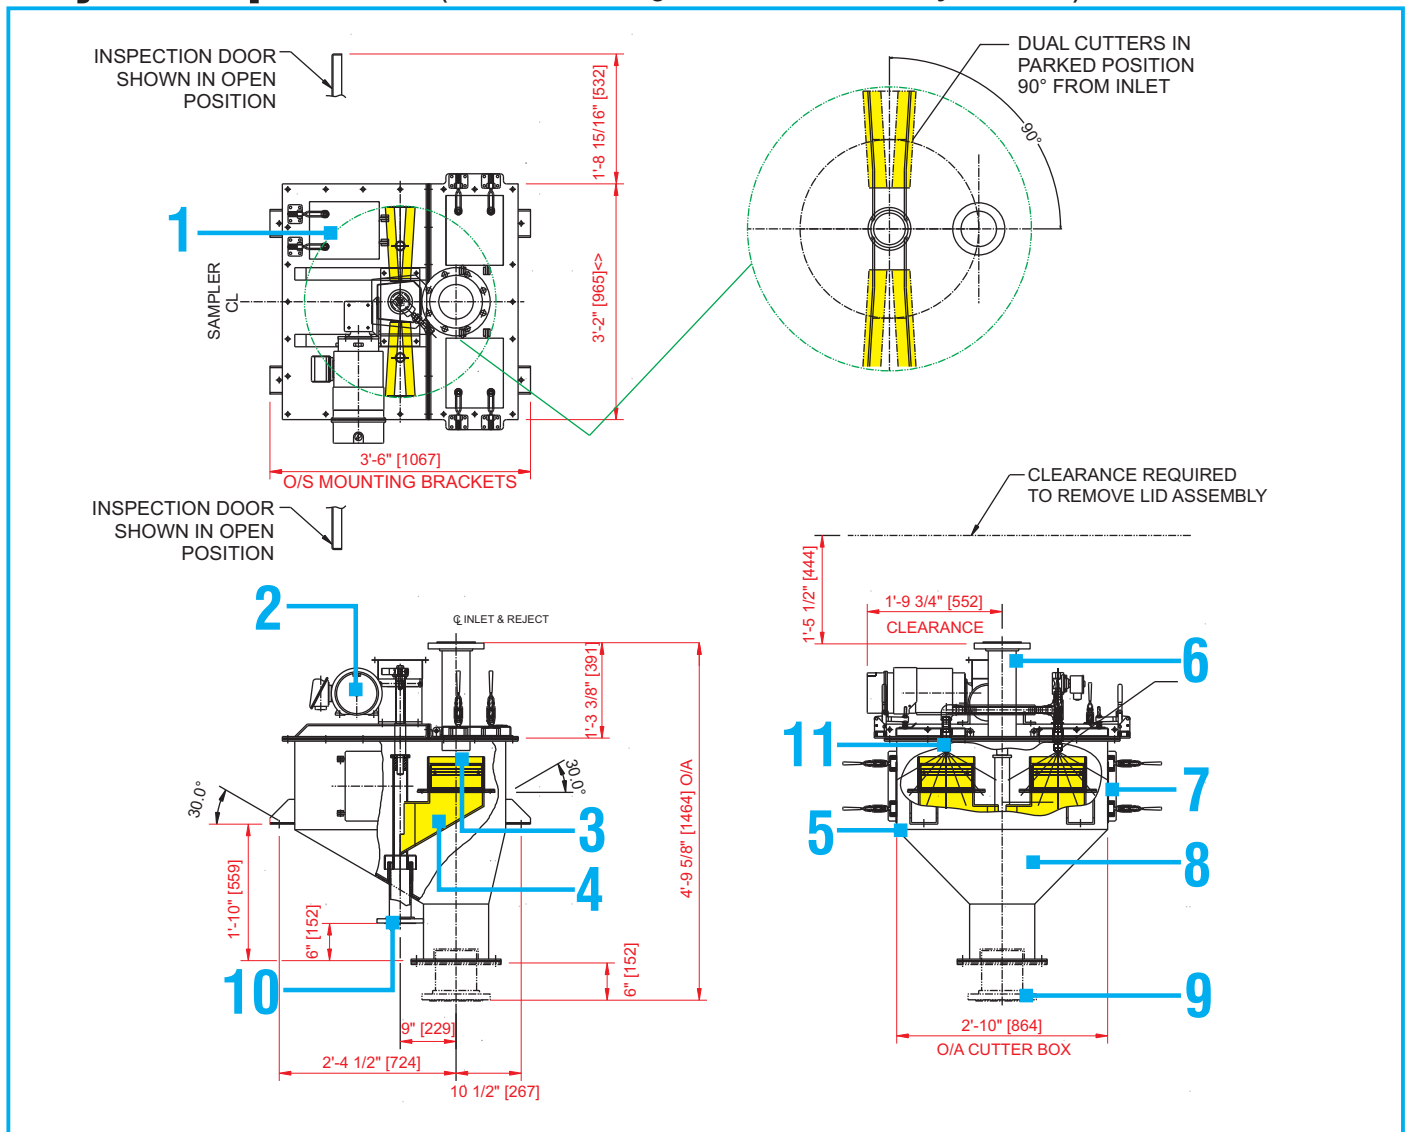

# rotary vezin sampler

Model 4620

**Follows the Latest Standards using Radial Cutter Design to Guarantee Accurate, Unbiased Sampling of Slurry**

Continuous or optional intermittent sampling from an easy to install self-contained module

## major components (standard design- two cutter slurry version)

- |  |  |   |
|--|--|---|
| <p><b>1</b> top mounted access doors (3)</p> <p><b>2</b> standard motor for continuous operation:<br/>1/4 hp T.E.F.C. at customer required voltage<br/>▪ standard motor for intermittent operation or for waterflush option: 1/3 hp T.E.N.V. brakemotor at customer required voltage</p> <p><b>3</b> cutter cap available in UHMW polymer, stainless, or abrasion resistant steel</p> <p><b>4</b> cutter(s) available in arrangements of 1 to 4 sets</p> | <p><b>5</b> body constructed of heavy steel plate (stainless steel available on request)</p> <p><b>6</b> 4 or 6 inch inlet 150# R/F flange connection shown (victaulic connection also available)</p> <p><b>7</b> side mounted access doors (2)</p> <p><b>8</b> transition bottom as shown (also available as open bottom)</p> | <p><b>9</b> 6 or 8 inch discharge, 150# R/F flange connection shown (victaulic connection also available)</p> <p><b>10</b> 3 inch sample discharge pipe 150# R/F flange connection shown (victaulic connection also available)</p> <p><b>11</b> optional water flush system for cutter cleaning</p> <ul style="list-style-type: none"> <li>▪ weight: 700 lbs (318 kg)</li> <li>▪ intermittent operation also available</li> <li>▪ CE marking available</li> </ul> |
|--|--|---|